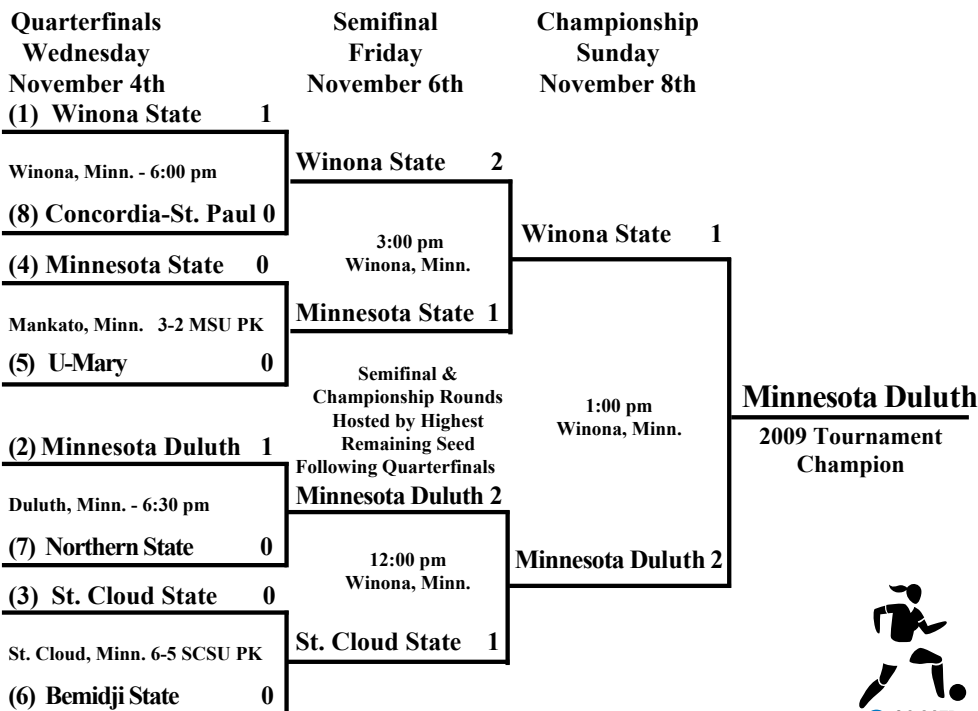

NSIC / U.S. BANK WOMEN'S SOCCER TOURNAMENT

Minnesota Duluth won the 2009 NSIC Women's Soccer Tournament with a 2-1 win over top seeded Winona State. The Bulldogs earned an automatic bid to the NCAA Central Regional Tournament. The full championship selections will be announced at 6:00 p.m. on Monday, Nov. 9 via a webcast selection show on www.NCAA.com. The regional tournament will begin November 13 & 15 at regional campuses.

2009 DIVISION II NCAA WOMEN'S SOCCER CHAMPIONSHIP

Nov. 13 & 15
NCAA Women's Soccer Central Region
First & Second Rounds
Site: TBD

Nov. 20 & 22
NCAA Women's Soccer Championships
Quarterfinals
Site: TBD

Dec. 3 & 5
NCAA Division II Championship
Pepin Stadium - Tampa, Florida
1:00 pm
Host: University of Tampa

NCAA Rankings Women Central Region Division II - November 4, 2009			
Rk	School	OA	In-Reg Lst Wk
1.	Metro State (RMAC)	19-1-0	19-1-0 1
2.	Minnesota State (NSIC)	13-3-1	13-2-1 2
3.	Colorado Mines (RMAC)	17-3-0	17-3-0 4
4.	Fort Lewis (RMAC)	16-2-2	16-2-1 3
5.	Regis (RMAC)	13-3-4	13-3-4 5
6.	Winona State (NSIC)	15-4-0	15-4-0 6
7.	Minnesota Duluth (NSIC)	13-2-2	13-2-2 7
8.	Mesa State (RMAC)	10-9-1	10-9-1 8
9.	St. Cloud State (NSIC)	10-4-4	10-4-4 10
10.	Bemidji State (NSIC)	8-5-1	8-5-1 NR

Dropped Out: #9 Colorado Christian (RMAC)

2009 NSIC / U.S. BANK SOCCER TOURNAMENT BRACKET

2009 NSIC Women's Soccer Tournament Champion Earns an Automatic Bid to the NCAA Central Regional Tournament

Northern Sun Intercollegiate Conference Soccer Standings

as of November 8, 2009

	NSIC Only							Overall								
	W	L	T	Pts	Win %	GP	GF	GA	W	L	T	Win %	GP	GF	GA	STRK
$Winona State	12	1	0	36	.923	13	32	7	17	5	0	.773	22	46	19	L1
#Minnesota Duluth	11	1	1	34	.885	13	24	6	16	2	2	.850	20	34	12	W5
St. Cloud State	9	2	2	29	.769	13	25	8	10	5	5	.625	20	32	17	L1
Minnesota State	9	3	1	28	.731	13	33	9	13	4	2	.737	19	45	12	L1
Mary	7	4	2	23	.615	13	12	10	9	8	4	.524	21	18	25	T1
Bemidji State	7	5	1	22	.577	13	21	14	11	6	2	.632	19	45	16	T1
Northern State	5	4	4	19	.538	13	13	14	7	8	6	.476	21	21	22	L2
Concordia St. Paul	5	6	2	17	.462	13	20	18	8	10	3	.452	21	37	31	L3
Augustana	4	5	4	16	.462	13	18	19	7	8	5	.475	20	28	31	L2
Upper Iowa	4	6	3	15	.423	13	13	10	10	9	4	.522	23	40	21	L1
MSU Moorhead	4	9	0	12	.308	13	19	35	7	10	1	.417	18	33	44	W1
Southwest Minnesota State	2	11	0	6	.154	13	8	28	2	14	0	.125	16	8	35	L1
Wayne State (NE)	1	11	1	4	.115	13	7	32	4	15	1	.225	20	22	47	L3
Minnesota Crookston	0	12	1	1	.038	13	7	42	2	15	2	.158	19	13	53	L6

$ NSIC Regular Season Champion #NSIC/US Bank Soccer Tournament Champion
The NSIC Standing will be based on a points system: 3pts Win, 1pt Tie, 0 pt Loss

The NSIC is a 14-team, 17-sport, NCAA Division II Conference with teams located in Iowa, Minnesota, Nebraska, North Dakota and South Dakota.